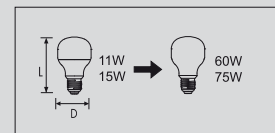

### CT0109 T45

Lamp Base	Diameter (mm)	Length (mm)	Weight (g)
E27	45	80	49
E14	45	82	49

9 Watt 10,000 hours 360lm Standard Pack 60 (10)

Also available in B22

CT0311  
CT0315 Incandescent