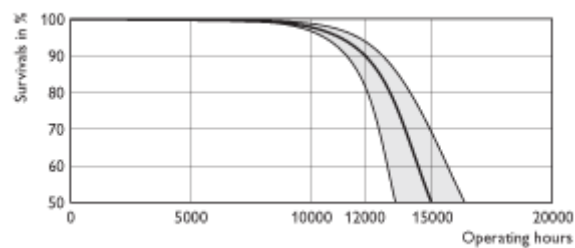

on conventional gear (induc.)
MASTER TL-D Food Secura