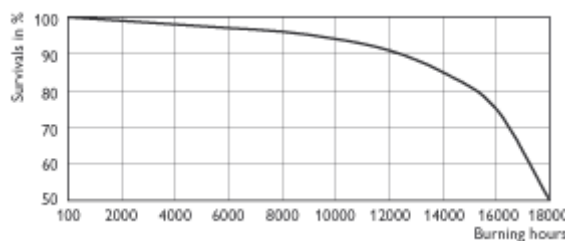

MASTER CityWh CDO- TT 100W/150W/70W