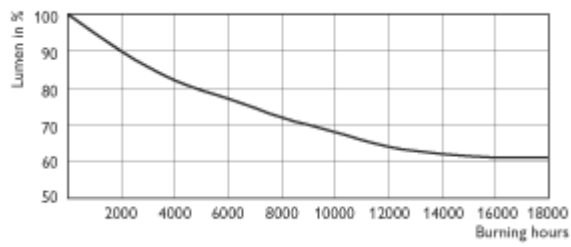

MASTER CityWh CDO- TT 250W

MASTER CityWh CDO- TT 250W

MASTER CityWh CDO- TT/828

MASTER CityWh CDO- TT

MASTER CityWh CDO- TT 100W/150W/70W

MASTER CityWh CDO- TT 250W

MASTER CityWh CDO- TT