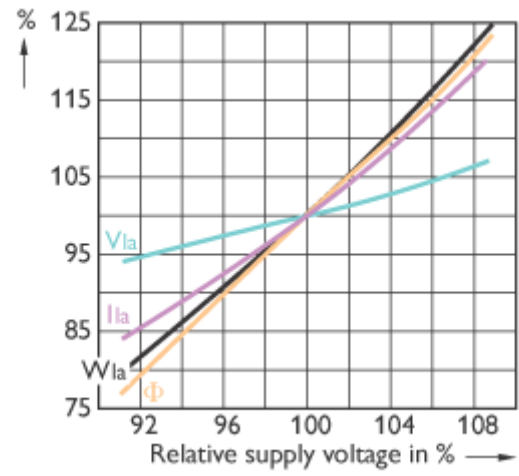

MASTER CityWh CDO- TT 250W