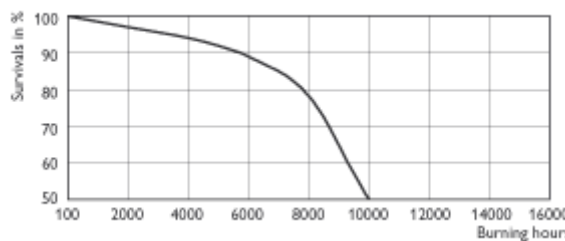

Poloha svíceni p5

Note 1: As indicated at Introduction, service life time definition is strictly based on multiplication of Life by Lumen maintenance. Replacement interval can be based on life - depending on lighting scheme & defined needed light level. Replacement interval 70,100,150W is advised at 3 years, 250W is advised at 2 years.

Note 1: As indicated at Introduction, service life time definition is strictly based on multiplication of Life by Lumen maintenance. Replacement interval can be based on life - depending on lighting scheme & defined needed light level. Replacement interval 70,100,150W is advised at 3 years, 250W is advised at 2 years.