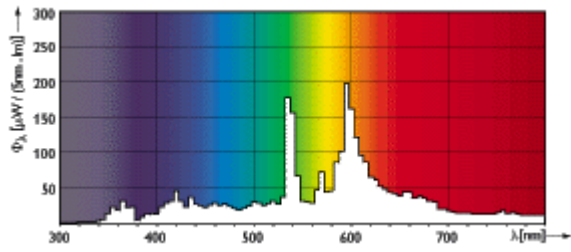

MASTER CityWh CDO- TT 250W

MASTER CityWh CDO- TT/828