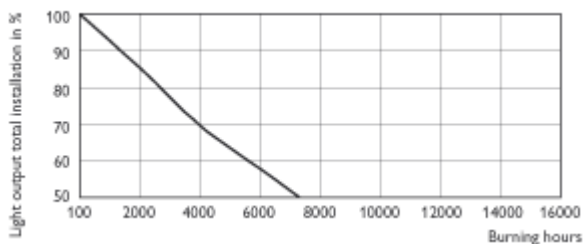

MASTER CityWh CDO- TT 100W/150W/70W

Note 1: As indicated at Introduction, service life time definition is strictly based on multiplication of Life by Lumen maintenance. Replacement interval can be based on life - depending on lighting scheme & defined needed light level. Replacement interval 70,100,150W is advised at 3 years, 250W is advised at 2 years.