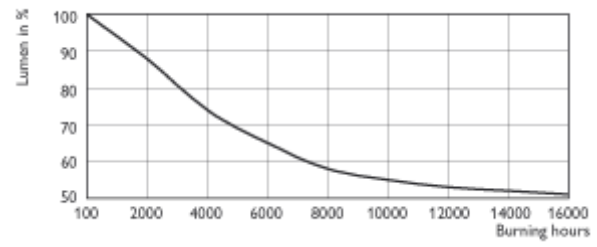

MASTER CityWh CDO- TT 250W

MASTER CityWh CDO- TT 250W

MASTER CityWh CDO- TT/828

MASTER CityWh CDO- TT

MASTER CityWh CDO- TT 100W/150W/70W

MASTER CityWh CDO- TT 250W

MASTER CityWh CDO- TT