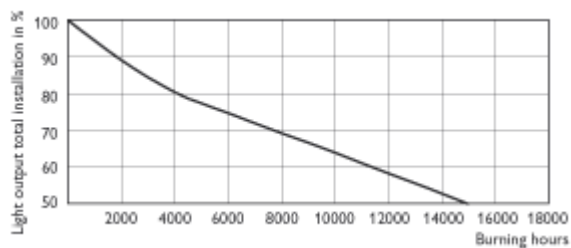

MASTER CityWh CDO- TT 250W E40

Patice E27

Patice E40

Poloha svíceni Univerzální

Poloha svíceni p5

Note 1: As indicated at Introduction, service life time definition is strictly based on multiplication of Life by Lumen maintenance. Replacement interval can be based on life - depending on lighting scheme & defined needed light level. Replacement interval 70,100,150W is advised at 3 years, 250W is advised at 2 years.