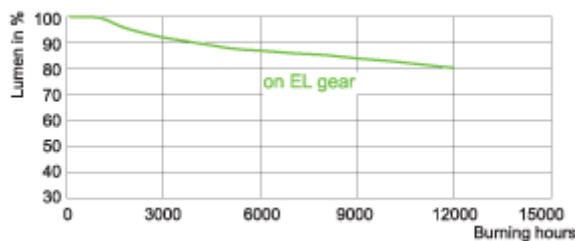

MASTERColour CDM-TC Elite 70W /930
MASTERC CDM-TC Elite 70W/930