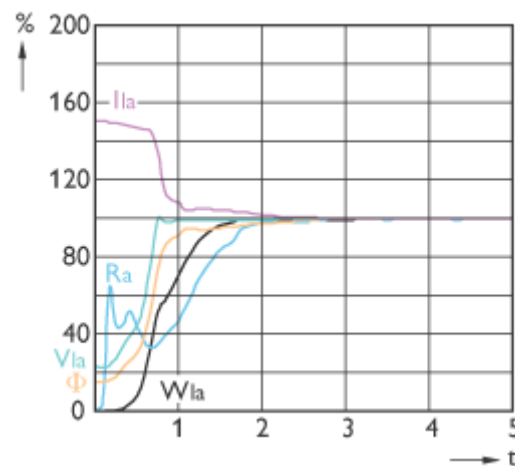

on electronic gear
MASTERC CDM-TC Elite 70W/930

MASTERC CDM-TC Elite 70W/930

©2009 Koninklijke Philips Electronics N.V.

All rights reserved. Reproduction in whole or in part is prohibited without the prior written consent of the copyright owner. The information presented in this document does not form part of any quotation or contract, is believed to be accurate and reliable and may be changed without notice. No liability will be accepted by the publisher for any consequence of its use. Publication thereof does not convey nor imply any license under patent- or other industrial or intellectual property rights.

Document order number : 0000 000 00000