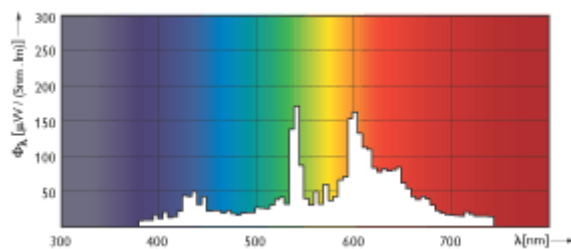

on electronic gear  
MASTERC CDM-TC Elite 70W/930

MASTERC CDM-TC Elite 70W/930

MASTERC CDM-TC Elite 35W/930

MASTERColour CDM-TC Elite 35W /930  
 MASTERC CDM-TC Elite 35W/930

MASTERColour CDM-TC Elite 70W /930  
 MASTERC CDM-TC Elite 70W/930