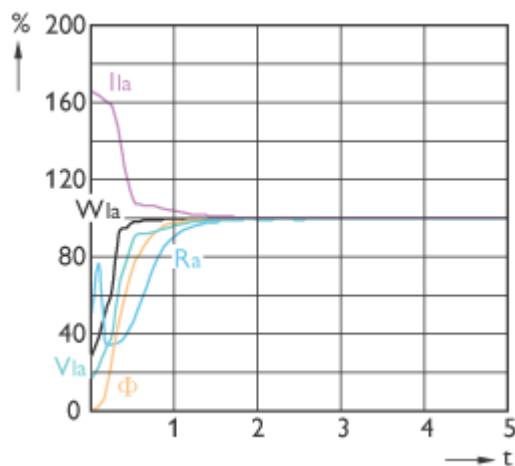

on electronic gear
MASTERC CDM-TC Elite 35W/930

MASTERC CDM-TC Elite 35W/930