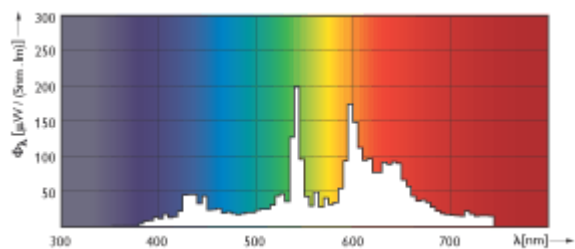

MASTERC CDM-TC Elite 70W/930