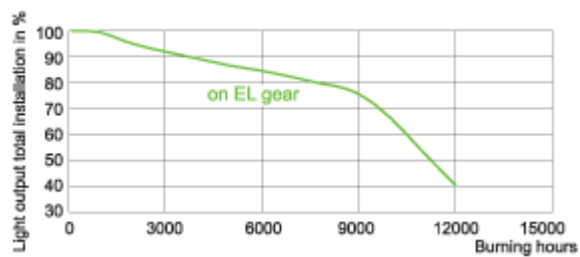

MASTERC CDM-TC Elite

MASTERC CDM-TC Elite 35W/930

MASTERC CDM-TC Elite 70W/930

on electronic gear  
MASTERC CDM-TC Elite 35W/930

on electronic gear  
MASTERC CDM-TC Elite 70W/930

on electronic gear  
MASTERC CDM-TC Elite 35W/930