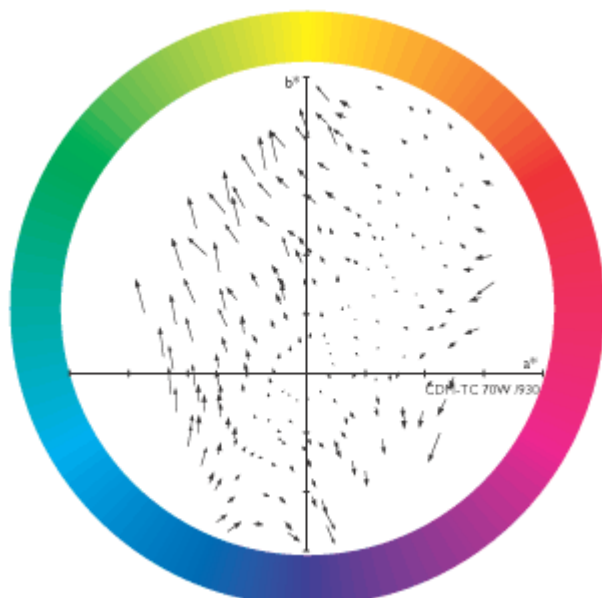

on electronic gear
MASTERC CDM-TC Elite 35W/930