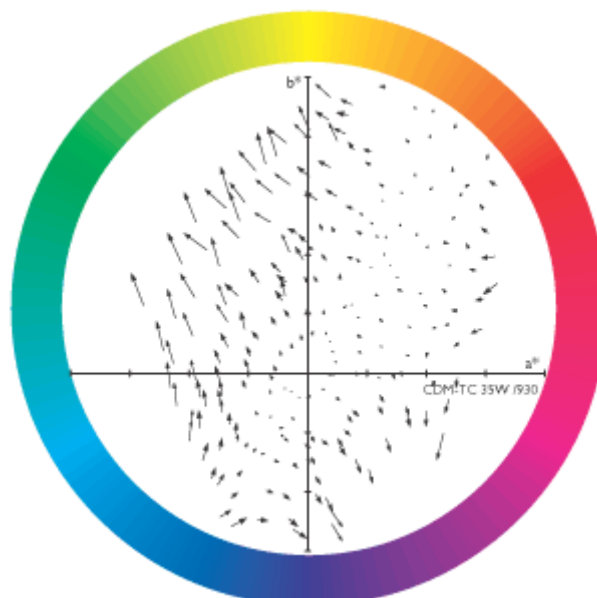

on electronic gear
MASTERC CDM-TC Elite 70W/930