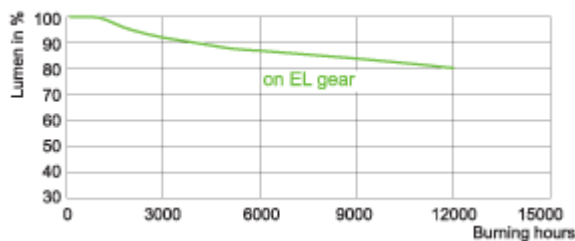

on electronic gear  
MASTERC CDM-TC Elite 70W/930

MASTERC CDM-TC Elite 70W/930

MASTERC CDM-TC Elite 35W/930

MASTERColour CDM-TC Elite 35W /930  
 MASTERC CDM-TC Elite 35W/930

MASTERColour CDM-TC Elite 70W /930  
 MASTERC CDM-TC Elite 70W/930