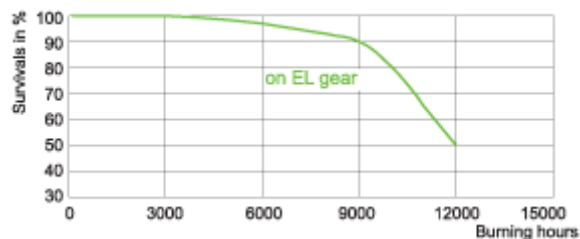

MASTERC CDM-TC Elite

MASTERC CDM-TC Elite 35W/930

MASTERC CDM-TC Elite 70W/930

on electronic gear  
MASTERC CDM-TC Elite 35W/930

on electronic gear  
MASTERC CDM-TC Elite 70W/930

on electronic gear  
MASTERC CDM-TC Elite 35W/930