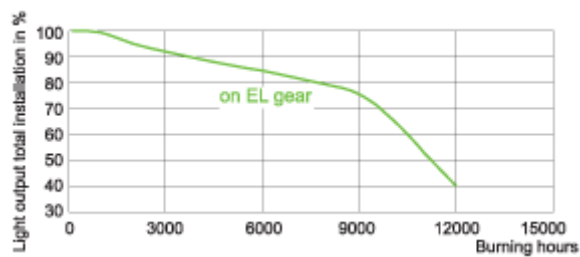

MASTERC CDM-TC Elite

MASTERC CDM-TC Elite 35W/930

MASTERC CDM-TC Elite 70W/930

on electronic gear  
MASTERC CDM-TC Elite 35W/930

on electronic gear  
MASTERC CDM-TC Elite 70W/930

on electronic gear  
MASTERC CDM-TC Elite 35W/930